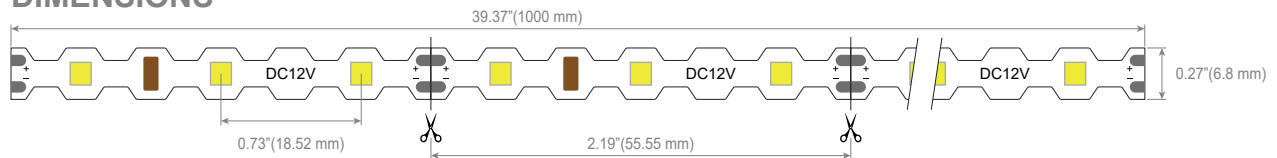

### SPECIFICATION

Part No	Led type	Dimension	LED/M	Voltage	Power(W/m)	Brightness	Color
C754	2835	1000 x 6.8mm	54pcs/m	DC 12V	9W	13-15 lm	W / R / G / B / Y / Rose red

### DIMENSIONS