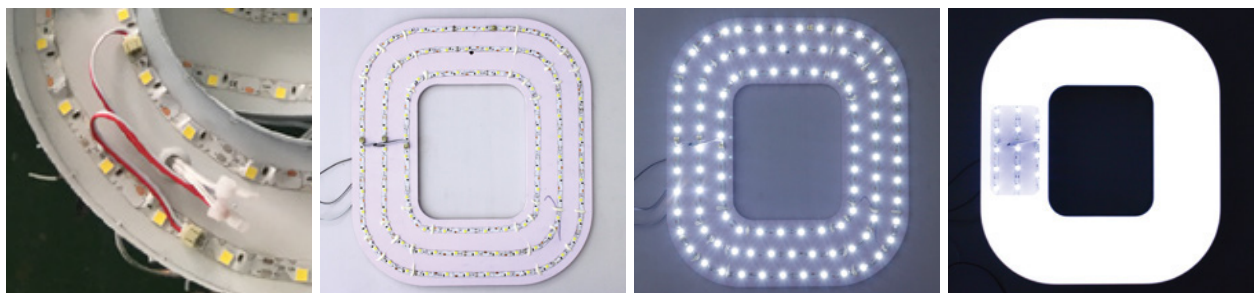

SAMPLE IMAGES