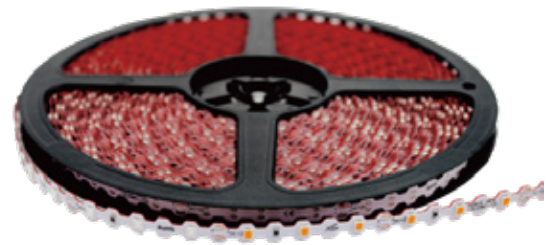

# Bendable LED Strip

Bendable LED strip, widely used for channel letter, backlighting.  
Can be curved freely and fixed on the uneven surface.  
Every 3-LEDS cuttable without damaging the rest strips.  
With 3M adhesive tape on the back which can be fixed easily.  
Easy installation, low power consumption, super-bright.  
Energy saving and environmental friendly.

# Bendable LED Strip

LED Strip

### FEATURE

1. 2835 LED with copper bracket, Low light decay
2. High viscosity adhesive
3. Low power product ultra-low temperature, no heating
4. The Unique S-type zigzag pattern allows to bend easily
5. IP20 and IP67(Spray glue) are available
6. 100M per roll
7. Approved by CE / ROHS / BIS