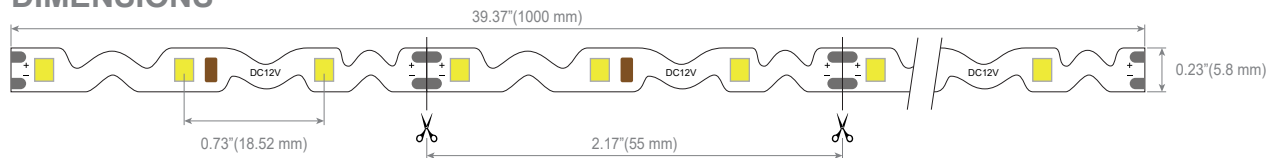

DIMENSIONS