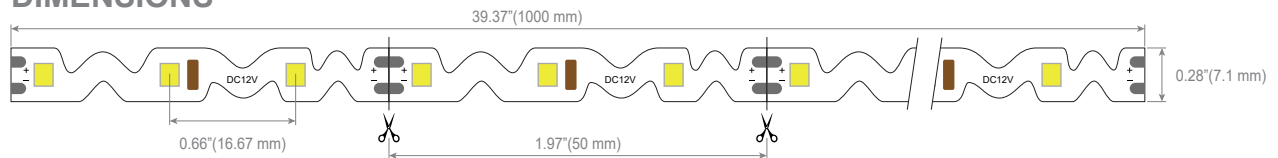

DIMENSIONS