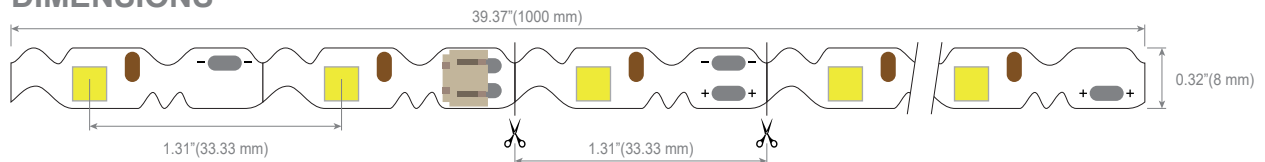

DIMENSIONS