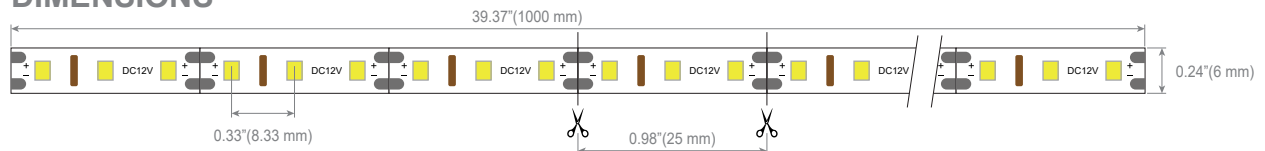

DIMENSIONS