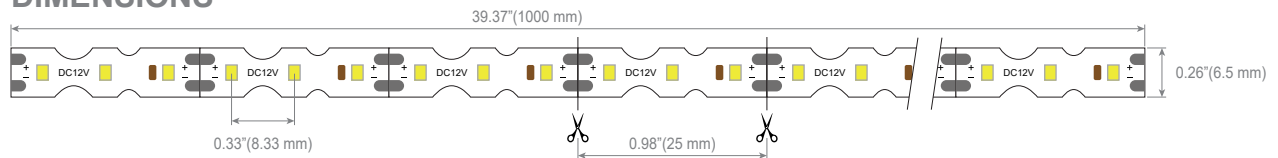

DIMENSIONS