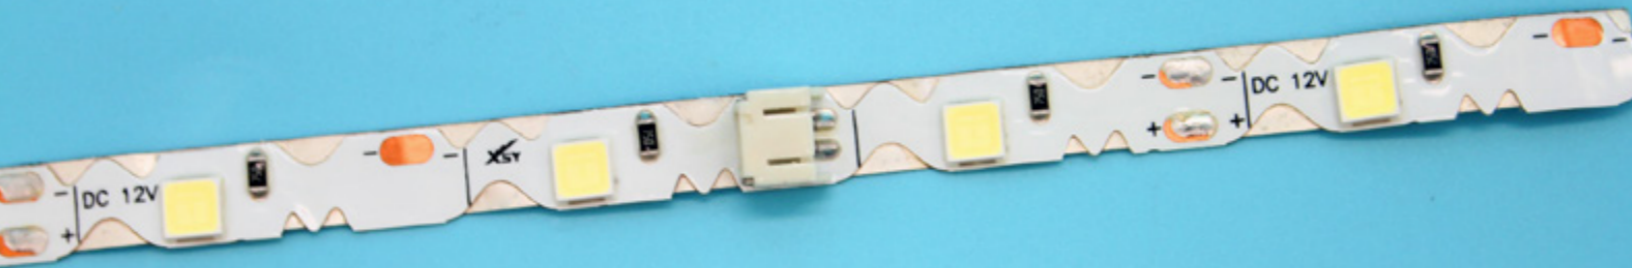

Bendable LED Strip

LED Strip