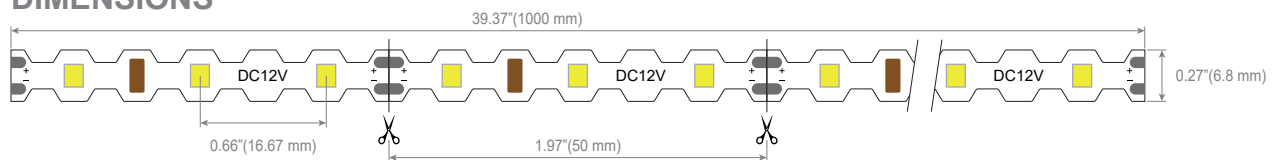

DIMENSIONS