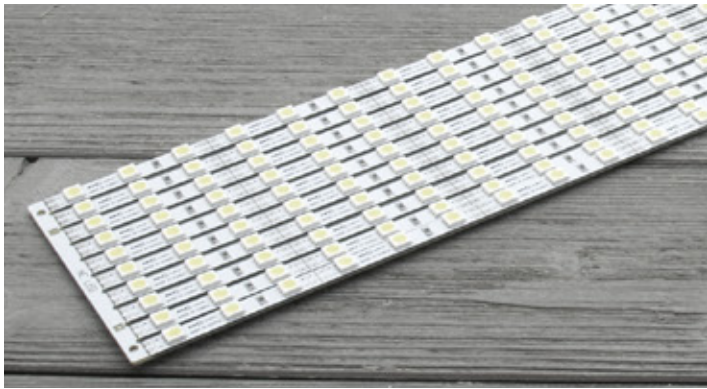

LED Info

LumiStick™ RS 1

- RS1 Series LED Lumi Stick
- Size: L=500mm(19-11/16") x W=6mm(1/4") x T= 5mm(3/16")
- 30Lamps/pcs
- 50cm x 10pcs = 5M/72Watt
- LED Type: L1(Pitch 13.3mm), 4.8watt/ft
- Cutting : 50mm
- Volt : 12vdc
- Lm : 450/Ft
- LED Color: White(2,700k, 3,000k, 4,000k, 6.500k, 10,000k)

LumiStick™ RS 1 RGB

- RS1 Series LED Lumi Stick
- Size: L=500mm(19 11/16") x W=6mm(1/4") x T= 5mm(3/16")
- 30Lamps/pcs
- 50cm x 10pcs = 5M/72Watt
- LED Type: L1(Pitch 13.3mm), 4.8watt/ft
- Cutting : 50mm
- Volt : 12vdc
- Lm : 450/Ft
- LED Color: RGB change