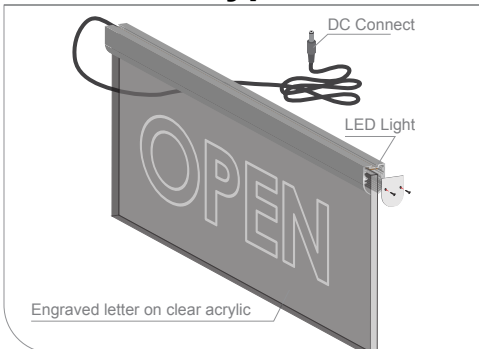

LED Edge-Lit Engraving is specially designed for consumer retail, restaurant menu boards, movie poster displays, jewelry stores, trade shows, office lobbies and conference, hanging from overhead

Installation Type

CNC or L.G.P Engraving & Cutting

CNC Engraving & Cutting CNC Engraving means computer-controlled engraving.

In this process a text, logo or drawing that has to be engraved is sent from a computer to a milling machine which converts the digital information to engraving motions. By means of milling this information is engraved into the material in the required depth. This process can be applied to different materials and used for many different applications.