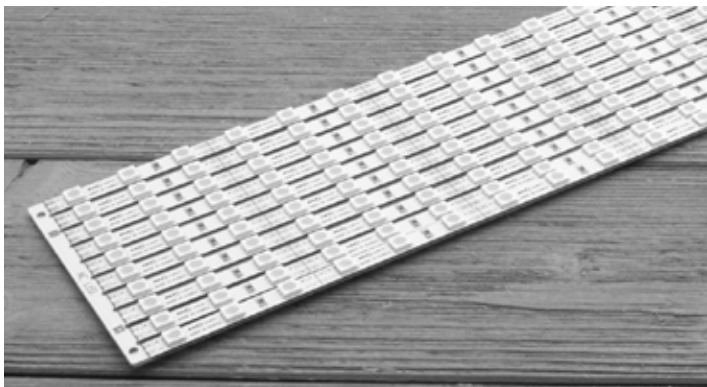

LumiStick™ RS 1 Color

- RS1 Series LED Lumi Stick
- Size: L=500mm(19 11/16") x W=6mm(1/4") x T= 5mm(3/16")
- 30Lamps/pcs
- 50cm x 10pcs = 5M/72Watt
- LED Type: L1(Pitch 13.3mm), 4.8watt/ft
- Cutting : 50mm
- Volt : 12vdc
- Lm : 450/Ft
- LED Color: Red, Green, Blue

LumiStick™ RS 2

- RS2 Series LED Lumi Stick
- Size: L=600mm(23 15/8") x W=6mm(1/4") x T= 5mm(3/16")
- 48Lamps/pcs
- 60cm x 12pcs = 7.2M/138Watt
- LED Type: L1(Pitch 12.5mm), 5.8watt/ft
- Cutting : 37.5mm
- Volt : 12vdc
- Lm : 600/Ft
- LED Color: White(6.000k, 9,000k)