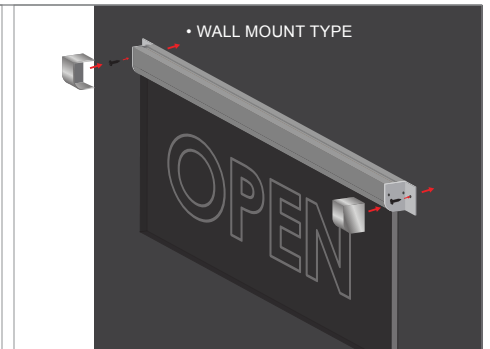

LED Edge-Lit Engraving is specially designed for consumer retail, restaurant menu boards, movie poster displays, jewelry stores, trade shows, office lobbies and conference, hanging from overhead

Installation Type

CNC or L.G.P Engraving & Cutting

CNC Engraving & Cutting CNC Engraving means computer-controlled engraving.

In this process a text, logo or drawing that has to be engraved is sent from a computer to a milling machine which converts the digital information to engraving motions. By means of milling this information is engraved into the material in the required depth. This process can be applied to different materials and used for many different applications.