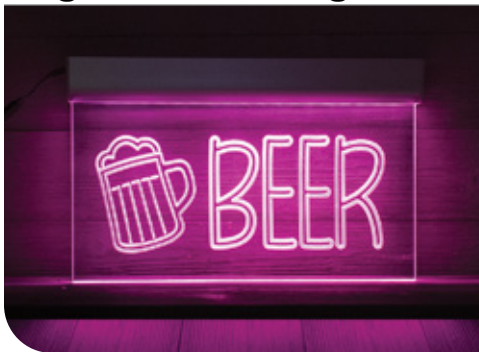

LED Edge-Lit Engraving is specially designed for consumer retail, restaurant menu boards, movie poster displays, jewelry stores, trade shows, office lobbies and conference, hanging from overhead

Installation Type