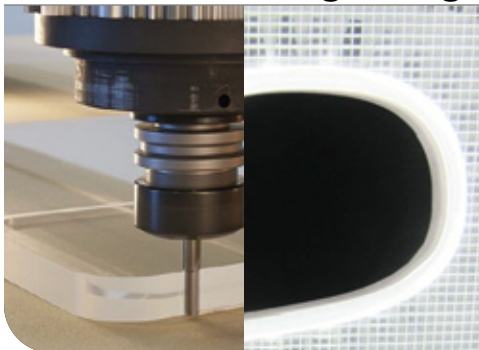

LED Edge-Lit Engraving is specially designed for consumer retail, restaurant menu boards, movie poster displays, jewelry stores, trade shows, office lobbies and conference, hanging from overhead

Installation Type

CNC or L.G.P Engraving & Cutting

CNC Engraving & Cutting CNC Engraving means computer-controlled engraving.

In this process a text, logo or drawing that has to be engraved is sent from a computer to a milling machine which converts the digital information to engraving motions. By means of milling this information is engraved into the material in the required depth. This process can be applied to different materials and used for many different applications.