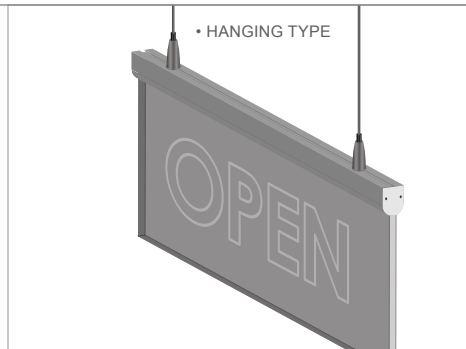

LED Edge-Lit Engraving is specially designed for consumer retail, restaurant menu boards, movie poster displays, jewelry stores, trade shows, office lobbies and conference, hanging from overhead

Installation Type