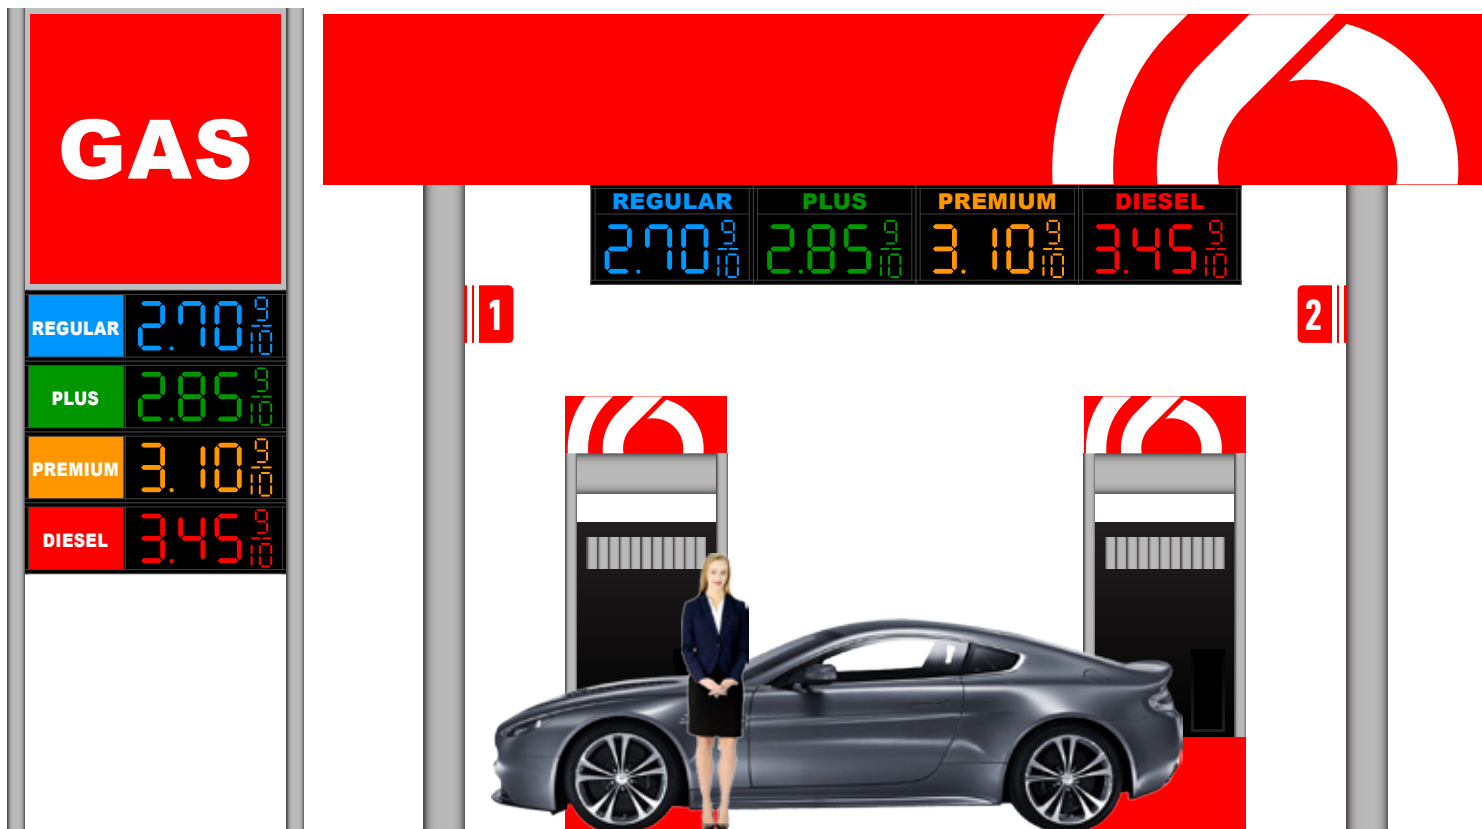

Custom Size & Designs

1. GAS PRICE

Easy to set up and changing price with remote

- Operating voltage for LED : 12V DC
- Protection grade : IP65
- Brightness control : 8 level
- Cabinet material : Iron / Aluminum
- LED Color : red, green, blue, yellow, white

Design Type 1.

Design Type 2.

2. TIME & TEMPERATURE

Easy to set up and changing temp with sensor

- Operating voltage for LED : 12V DC
- Protection grade : IP65
- Brightness control : 8 level
- Cabinet material : Iron / Aluminum
- LED Color : red, green, blue, yellow, white

Design Type

Any Style & Any Color

LED Gas Price 78 x 17 x 3

LED Gas Price 39 x 24 x 3

INSTALLATION

■ LED Gas Price 78 x 17 x 3 Standing Signs

INSTALLATION

■ LED Gas Price 39 x 24 x 3 Wall Mount