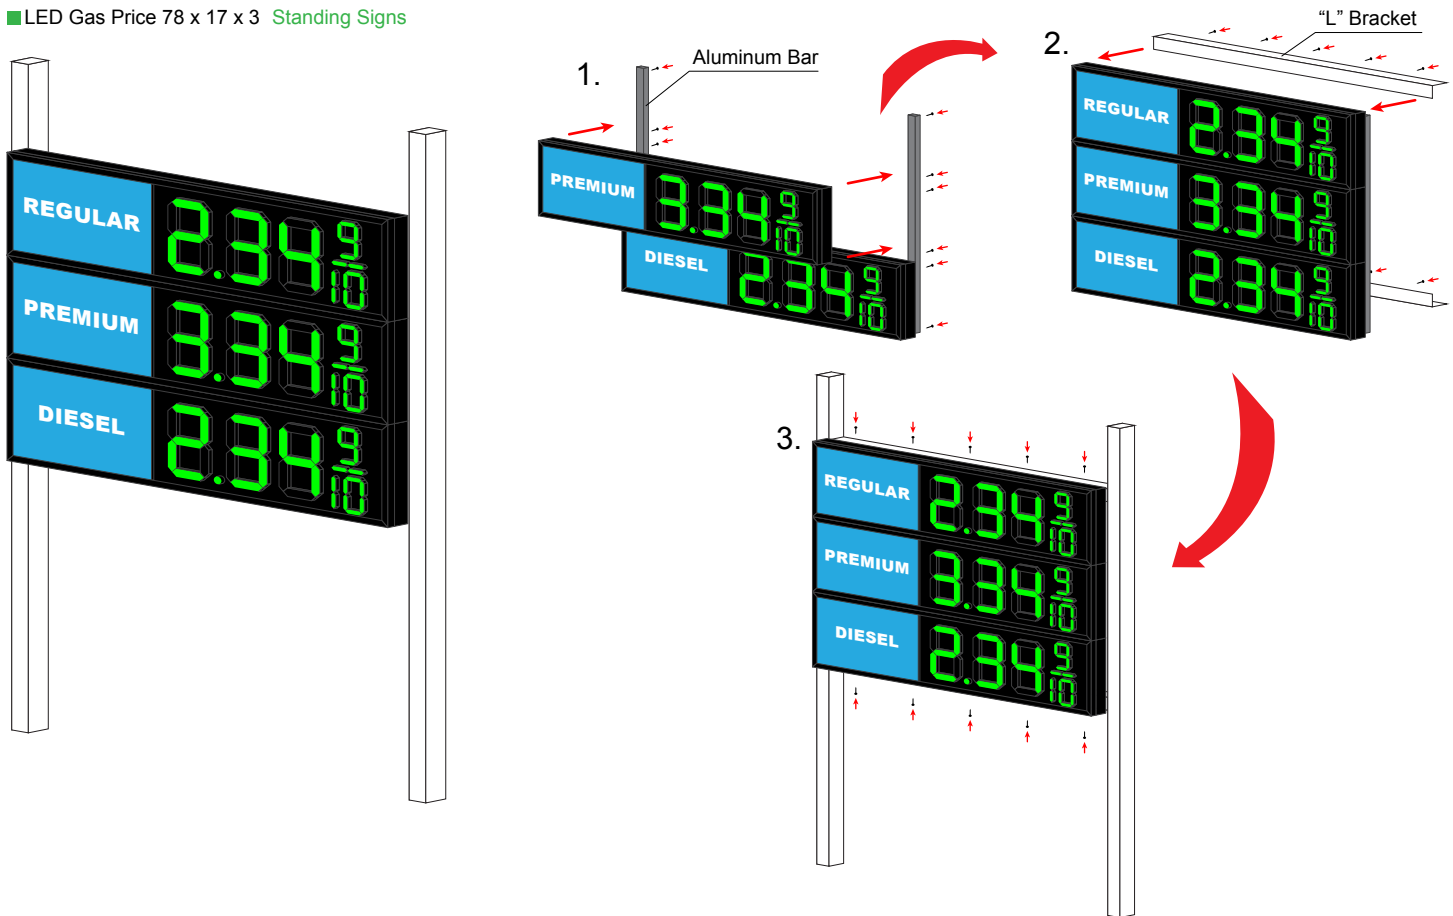

Custom Size & Designs

1. GAS PRICE

Easy to set up and changing price with remote

- Operating voltage for LED : 12V DC
- Protection grade : IP65
- Brightness control : 8 level
- Cabinet material : Iron / Aluminum
- LED Color : red, green, blue, yellow, white

Design Type 1.

Design Type 2.

2. TIME & TEMPERATURE

Easy to set up and changing temp with sensor

- Operating voltage for LED : 12V DC
- Protection grade : IP65
- Brightness control : 8 level
- Cabinet material : Iron / Aluminum
- LED Color : red, green, blue, yellow, white

Design Type

Any Style & Any Color

LED Gas Price 78 x 17 x 3

LED Gas Price 39 x 24 x 3

INSTALLATION

■ LED Gas Price 78 x 17 x 3 Standing Signs

INSTALLATION

■ LED Gas Price 39 x 24 x 3 Wall Mount