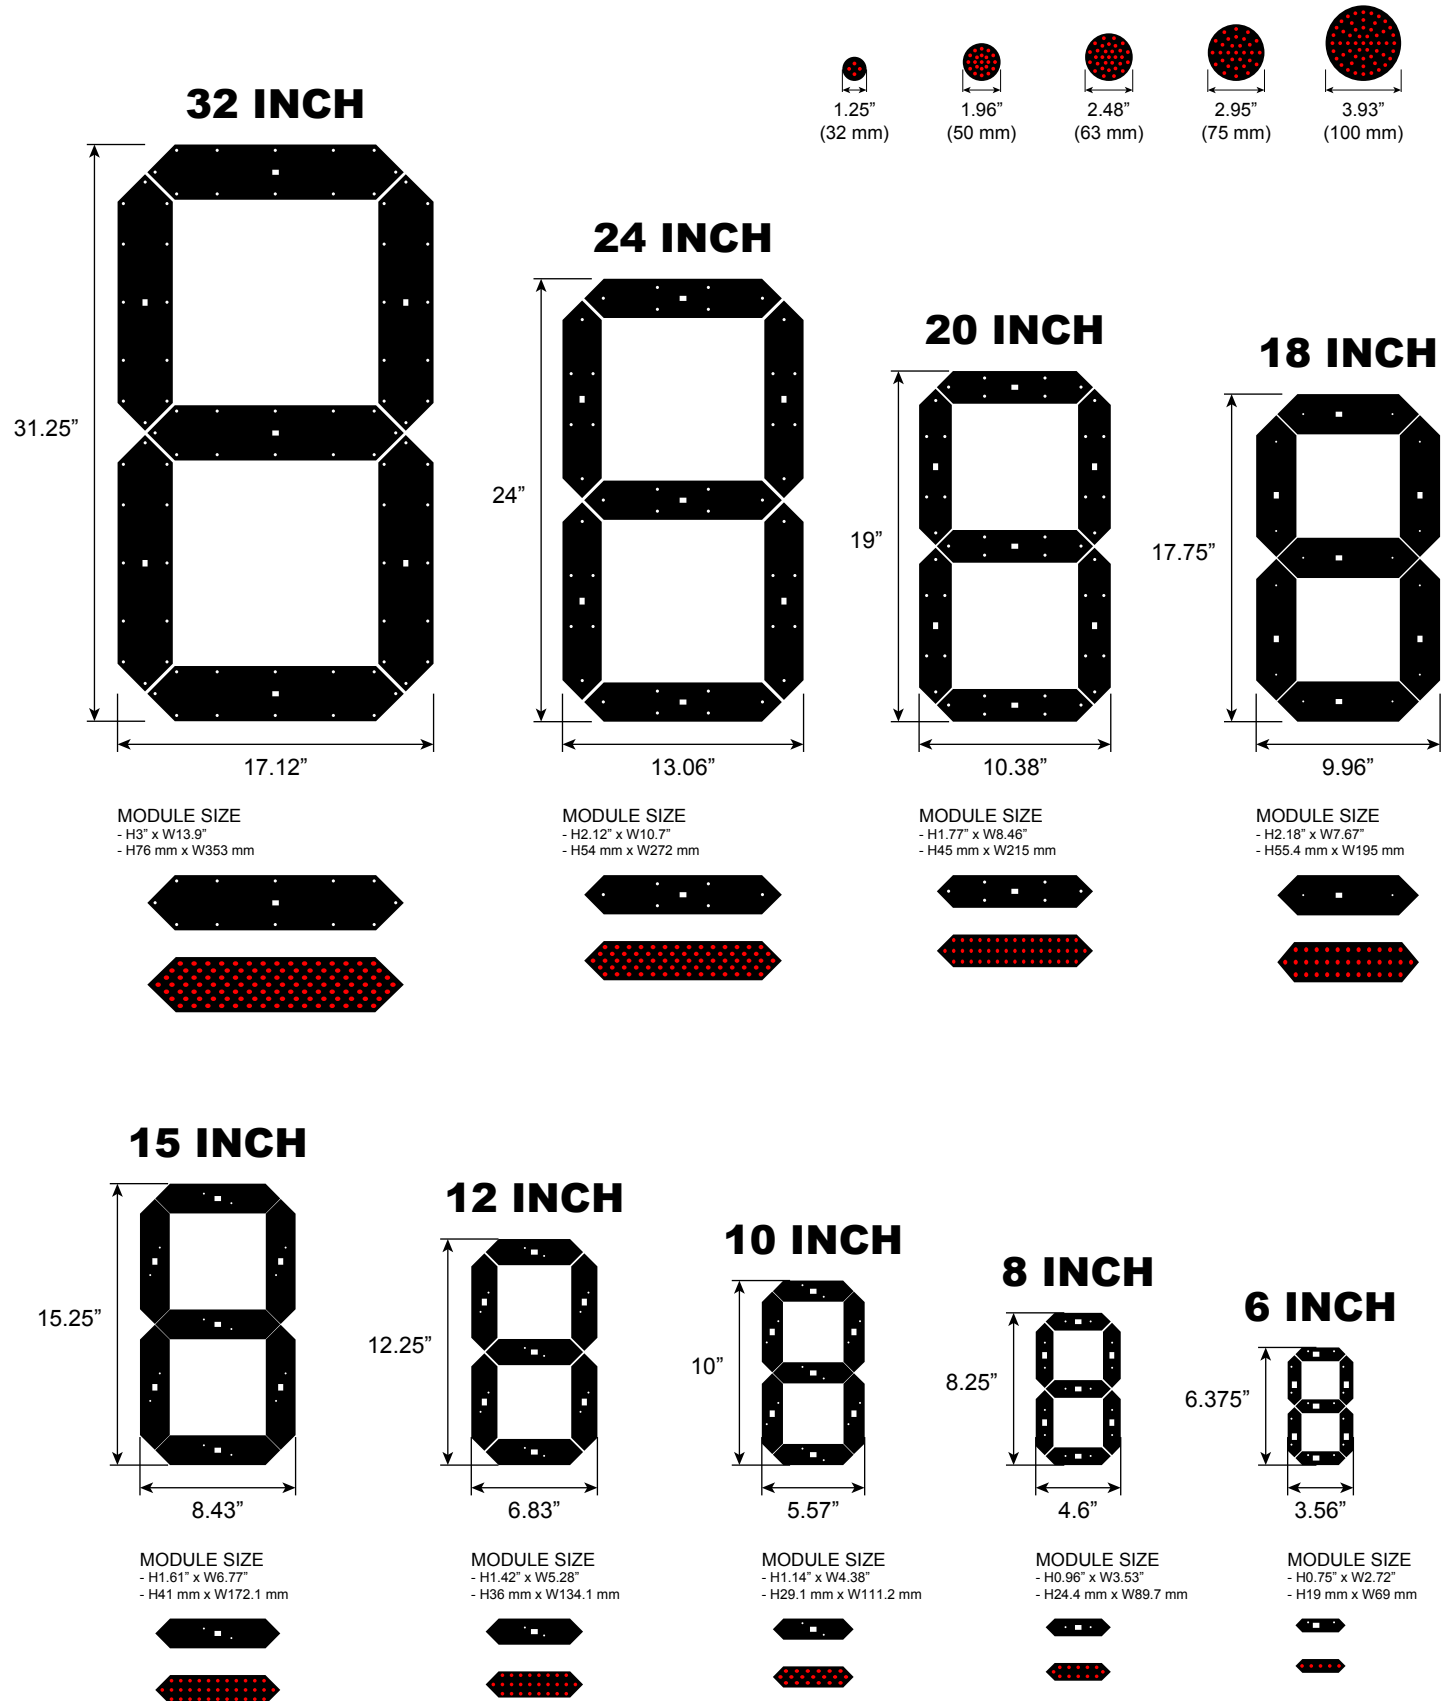

2021

Gas & Temp

www.neslight.com

NES Light
SMART SOLUTION

Gas & Temp

CONTENTS

- P3. LED Module Size
- P4. Custom Size & Designs
- P6. Installation

Multimedia Integration engage your audience with dynamic video, motion graphics and stunning imagery, all integrated into a single layout. Increase revenue by creating visually stimulating cross-sell and up-sell ads that the consumer will engage with and remember.

Custom Size & Designs

1. GAS PRICE

Easy to set up and changing price with remote

- Operating voltage for LED : 12V DC
- Protection grade : IP65
- Brightness control : 8 level
- Cabinet material : Iron / Aluminum
- LED Color : red, green, blue, yellow, white

Design Type 1.

Design Type 2.

2. TIME & TEMPERATURE

Easy to set up and changing temp with sensor

- Operating voltage for LED : 12V DC
- Protection grade : IP65
- Brightness control : 8 level
- Cabinet material : Iron / Aluminum
- LED Color : red, green, blue, yellow, white

Design Type

Any Style & Any Color

LED Gas Price 78 x 17 x 3

LED Gas Price 39 x 24 x 3

INSTALLATION

■ LED Gas Price 78 x 17 x 3 Standing Signs

INSTALLATION

■ LED Gas Price 39 x 24 x 3 Wall Mount