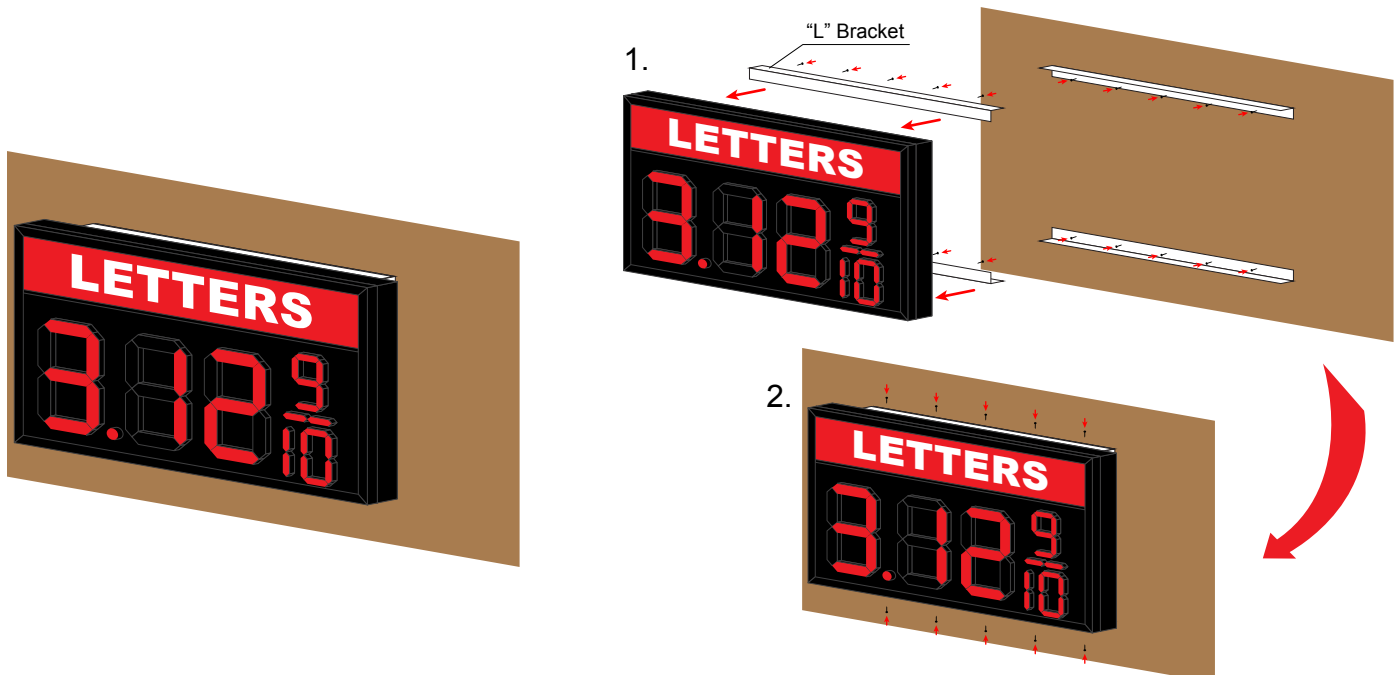

Custom Size & Designs

1. GAS PRICE

Easy to set up and changing price with remote

- Operating voltage for LED : 12V DC
- Protection grade : IP65
- Brightness control : 8 level
- Cabinet material : Iron / Aluminum
- LED Color : red, green, blue, yellow, white

Design Type 1.

Design Type 2.

2. TIME & TEMPERATURE

Easy to set up and changing temp with sensor

- Operating voltage for LED : 12V DC
- Protection grade : IP65
- Brightness control : 8 level
- Cabinet material : Iron / Aluminum
- LED Color : red, green, blue, yellow, white

Design Type

Any Style & Any Color

LED Gas Price 78 x 17 x 3

LED Gas Price 39 x 24 x 3

INSTALLATION

■ LED Gas Price 78 x 17 x 3 Standing Signs

INSTALLATION

■ LED Gas Price 39 x 24 x 3 Wall Mount